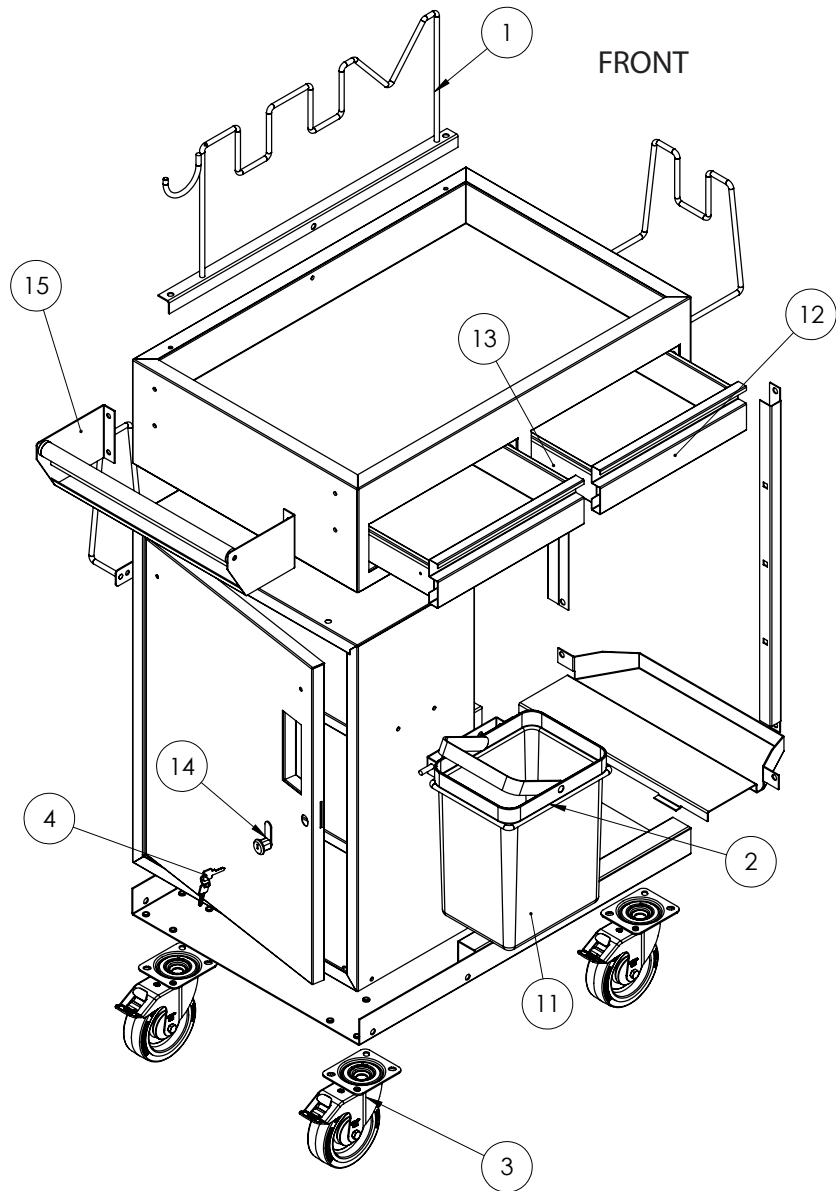

Exploded view of Solution Trolley

Updated 14.01.2019

Solution Trolley

Mirka code	Item	Description	Kit
9190129001		Solution Trolley	

Solution Trolley Spareparts

Mirka code	Item	Description	Kit	Part No	Qty/pack
9190191001	1	Tool Rack Screw Dist. 610 mm 3U1V Solution Trolley			
9190186001	2	Waste Bin and Rack for Solution Trolley			
9190199001	3	Castor Wheel 125 mm Brake Grey for Solution Trolley			
9190187001	4	Locker Key for Solution Trolley, spare key only			
9190192001	5	Hose Rack Side for Solution Trolley			
9190110101	6	Wheel 160 mm Grey for Solution Trolley		(Serial 0005 and older)	
9190185001	7	Supporting Leg Front for Solution Trolley			
9190193001	8	Power Tool/Hose Rack Back for Solution Trolley			
9190188001	9	Screws M8 x 20 mm for Solution Trolley			43
9190158011	10	Extension Tray w/Holes, Solution Trolley			
9190186000	11	Waste Bin for Solution Trolley			
9190140011	12	Drawer for Solution Trolley			
9190141011	13	Sliding Rail for solution Trolley			2
9190146011	14	Lock insert for Solution Trolley			
9190146111	14	Lock Insert for Solution Trolley, Specific Key			
9190166011	15	Handle for Solution Trolley			

Modifications

Mark	Modification	Serial	Date
A	Hole Locations	0002	28.11.2014
	Different Screw Tool (Ball Head)	0003	01.04.2015
B	Sliding Rail Mountings	0004	25.08.2015
A ²	Hole Locations	0005	01.10.2015
	New Trolley Model	0006	01.01.2017
	New Wheels	0007	01.02.2017
C	Wider Tool Rack (same mounting)	0008	13.04.2017

Serial number can be found under the drawer