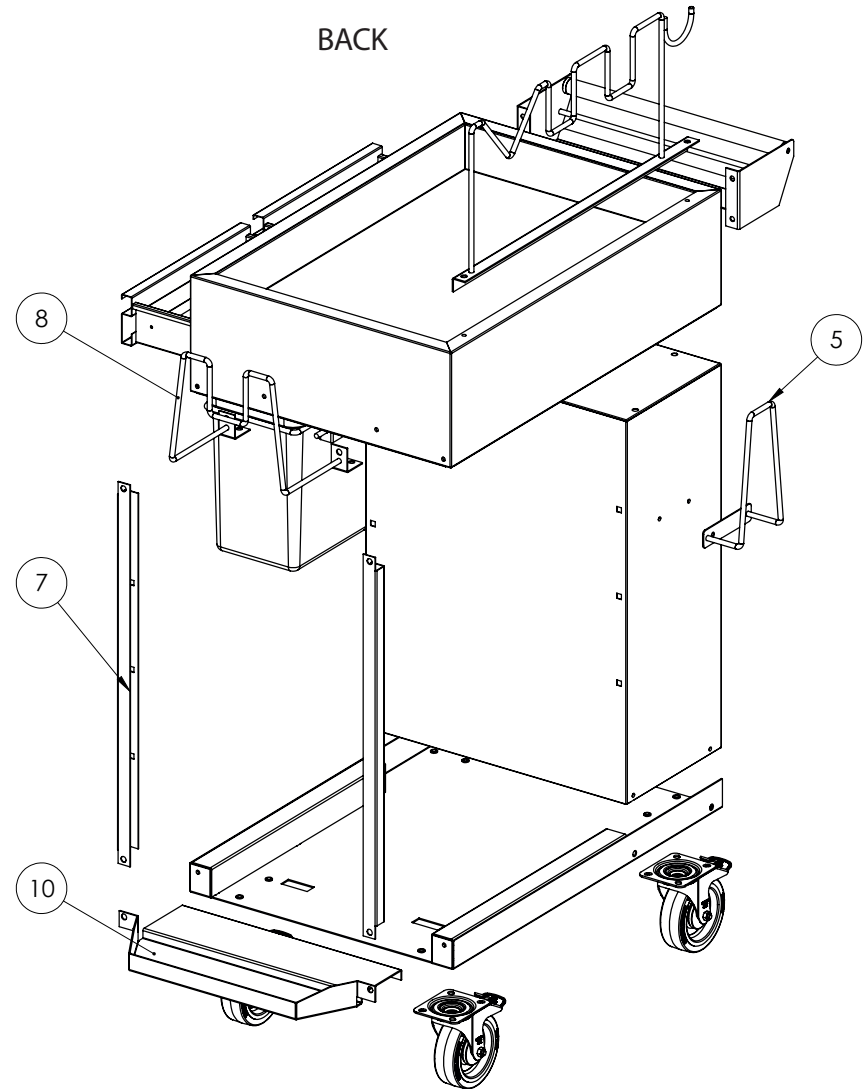

Exploded view of Solution Trolley

Updated 14.01.2019

Solution Trolley

Mirka code	Item	Description	Kit
9190129001		Solution Trolley	

Solution Trolley Spareparts

Mirka code	Item	Description	Kit	Part No	Qty/pack
9190191001	1	Tool Rack Screw Dist. 610 mm 3U1V Solution Trolley			
9190186001	2	Waste Bin and Rack for Solution Trolley			
9190199001	3	Castor Wheel 125 mm Brake Grey for Solution Trolley			
9190187001	4	Locker Key for Solution Trolley, spare key only			
9190192001	5	Hose Rack Side for Solution Trolley			
9190110101	6	Wheel 160 mm Grey for Solution Trolley		(Serial 0005 and older)	
9190185001	7	Supporting Leg Front for Solution Trolley			
9190193001	8	Power Tool/Hose Rack Back for Solution Trolley			
9190188001	9	Screws M8 x 20 mm for Solution Trolley			43
9190158011	10	Extension Tray w/Holes, Solution Trolley			
9190186000	11	Waste Bin for Solution Trolley			
9190140011	12	Drawer for Solution Trolley			
9190141011	13	Sliding Rail for solution Trolley			2
9190146011	14	Lock insert for Solution Trolley			
9190146111	14	Lock Insert for Solution Trolley, Specific Key			
9190166011	15	Handle for Solution Trolley			

Modifications

Mark	Modification	Serial	Date
A	Hole Locations	0002	28.11.2014
	Different Screw Tool (Ball Head)	0003	01.04.2015
B	Sliding Rail Mountings	0004	25.08.2015
A ²	Hole Locations	0005	01.10.2015
	New Trolley Model	0006	01.01.2017
	New Wheels	0007	01.02.2017
C	Wider Tool Rack (same mounting)	0008	13.04.2017